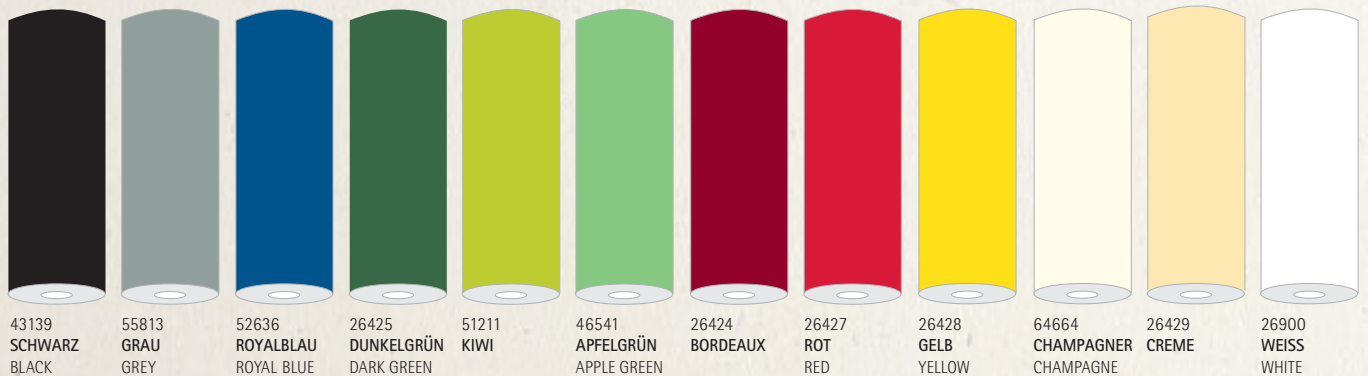

3.5 ROLLENWARE/REELS *Linclass*® PREMIUM

118 m x 40 m