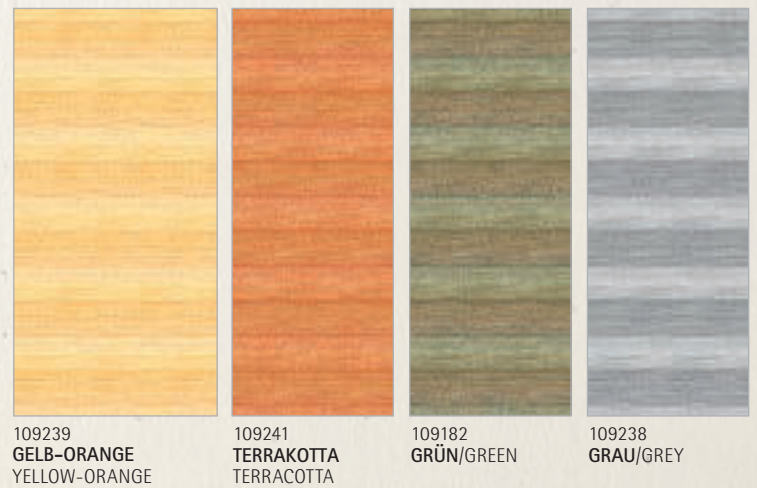

Linclass
PREMIUM
TISCHDECKEN/TABLE CLOTHS
80 x 80 cm