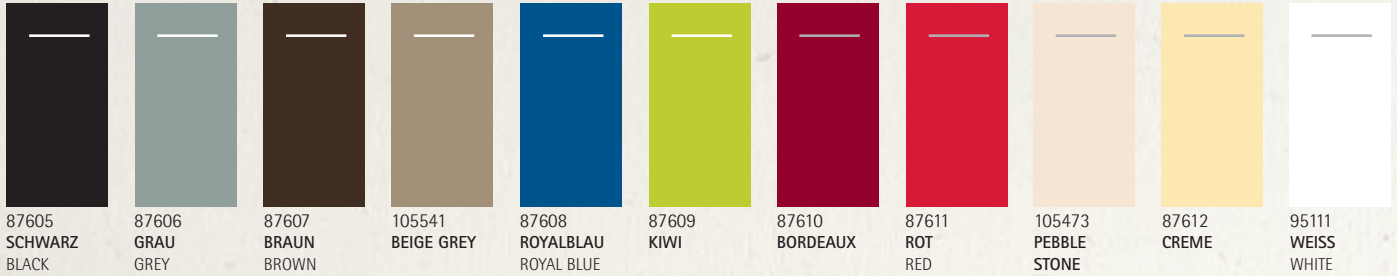

2.1 POCKET-NAPKINS® *Linclass*®

PROFESSIONAL

40 x 40 cm, 1/8-Falz/fold