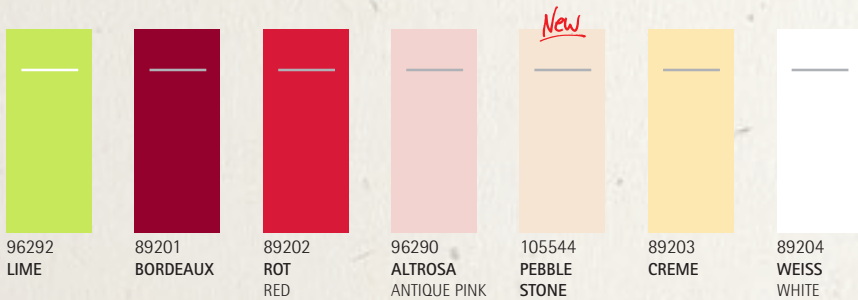

2.2 POCKET-NAPKINS® „PUB“ *Linclass*®

PROFESSIONAL

40 x 33 cm, 1/8-Falz/fold