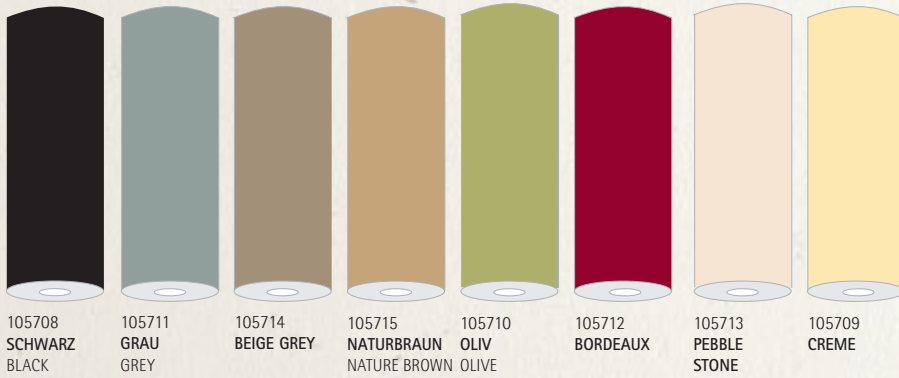

3.4 ROLLENWARE/REELS *Linclass*® PROFESSIONAL

118 cm x 24 m