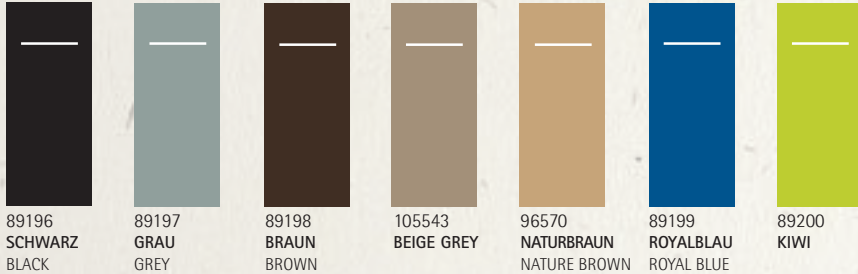

2.2 POCKET-NAPKINS® „PUB“ *Linclass*®

PROFESSIONAL

40 x 33 cm, 1/8-Falz/fold