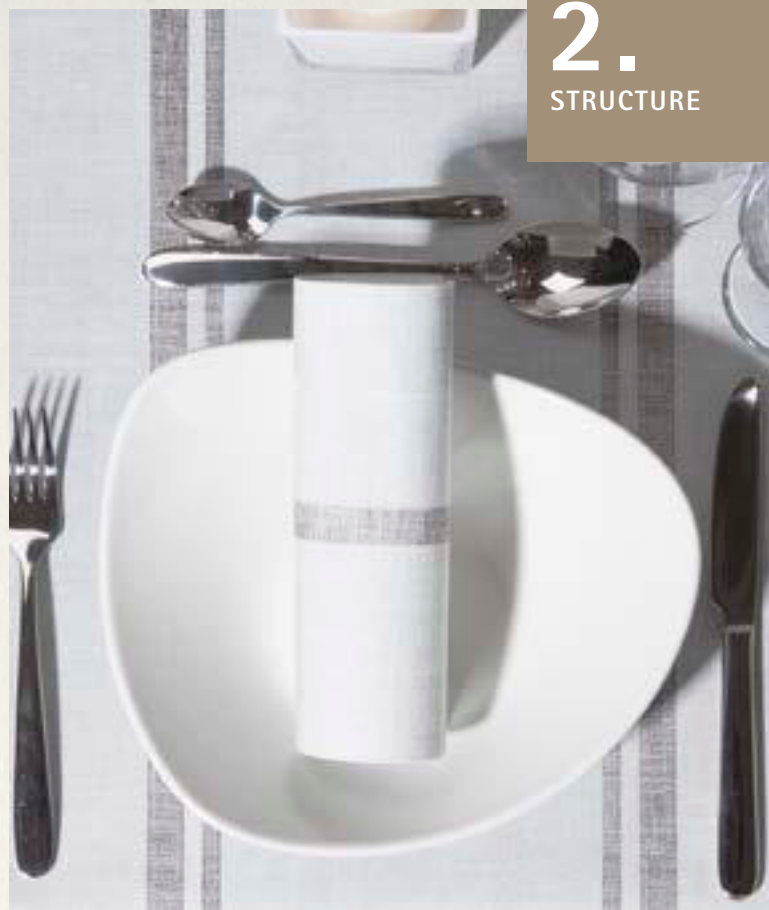

2. STRUCTURE