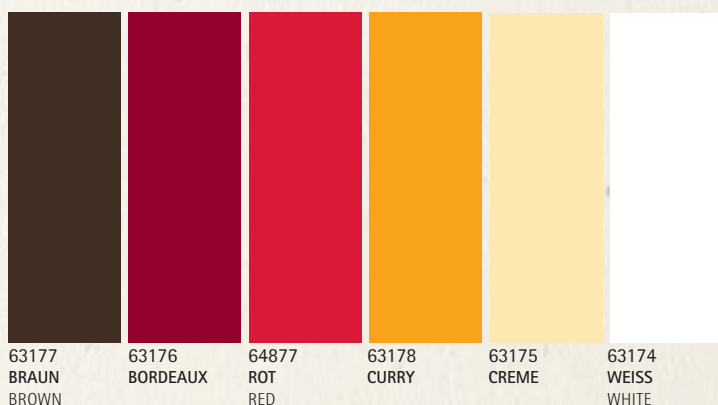

4.4 TISCHDECKEN/TABLE CLOTHS

100 x 100 cm