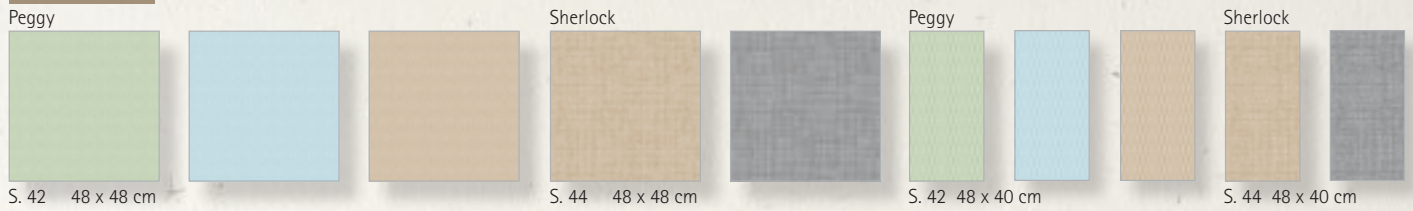

48 x 48 cm + 48 x 40 cm SERVIETTEN/NAPKINS *Spanlin®-Bio*

STRUCTURE